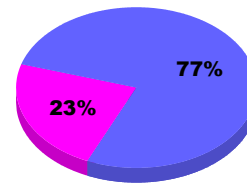

YTD Status Quo Clubs 2011-2012

Status Quo Clubs Compared to Status Quo Members

Legend: Status Quo Clubs (Cyan), Total Status Quo Members (Green)

MEMBERSHIP

Membership Results
2011-2012

Membership
2010-2011

Month	Net Memb Goal	Actual New Memb	Actual Dropped Memb	Gain/Loss of Memb	Gain/Loss of Memb
Jul/Aug/Sep		27	-26	1	-26
Totals		27	-26	1	-26

Membership Results 2011-2012

Goal, New, Dropped, Gain/Loss

Legend: Goal (Cyan), Actual (Green), Dropped (Yellow), Gain Loss (Magenta)

Comparison of Membership Gain/Loss

Current Year Compared to the Previous Year

Legend: Current Year (Green), Previous Year (Cyan)

Gender Comparison 2011-2012

Jul/Aug/Sep

Legend: Male (Blue), Female (Magenta)